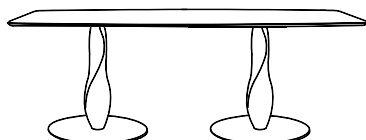

## Collection GENESIS

An elegant table with a sculptural leg in solid black walnut or lacquered; the top is available in different finishes and dimensions.

design Stefano Bigi

### Finshes :

Top available in tempered extra light or smoked glass, mat lacquered in our selected colours, black walnut.

Metal basement bronze lacquered.

Leg in solid black walnut or lacquered.

### Dimensiona:

H 740 mm with glass top – H 750 mm with lacquered/wooden top

Ø 1200 / 1350 mm

H 740 mm with glass top – H 750 mm with lacquered/wooden top

W 2400 – 2600 – 2800 mm