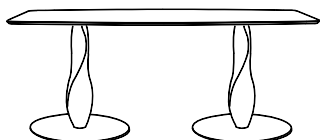

## Collection GENESIS

An elegant table with a sculptural leg in solid black walnut or lacquered; the top is available in different finishes and dimensions.

design Stefano Bigi

### Finshes :

Top available in tempered extra light or smoked glass, mat lacquered in our selected colours, black walnut.

Metal basement bronze lacquered.

Leg in solid black walnut or lacquered.

### Dimensiona:

H 740 mm with glass top – H 750 mm with lacquered/wooden top

Ø 1200 / 1350 mm

H 740 mm with glass top – H 750 mm with lacquered/wooden top

W 2400 – 2600 – 2800 mm