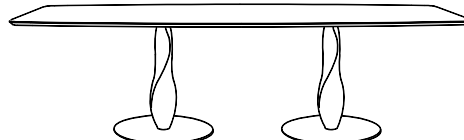

## Collection GENESIS

An elegant table with a sculptural leg in solid black walnut or lacquered; the top is available in different finishes and dimensions.

design Stefano Bigi

### Dimensiona:

H 740 mm with glass top – H 750 mm with lacquered/wooden top

Ø 1200 / 1350 mm

H 740 mm with glass top – H 750 mm with lacquered/wooden top

W 2400 – 2600 – 2800 mm