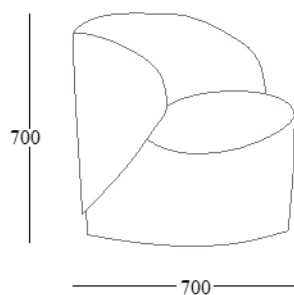

EMMEBI

Collection **GRACE**

A comfortable and refined swivel armchair matched with a practical pouf covered with velvet available in 10 colours

design Pierangelo Sciuto

Finishings:

Covered in velvet available in 10 colours (covering not removable) as well as the possibility to cover it with customer fabric

Dimensions:

Small armchair

Pouf