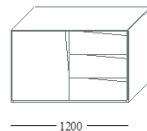

Design: Pierangelo Sciuoto

Finishes:

Mat lacquered in our selected colours.

The handle can be lacquered in the same colour of the door or with a supplement in a contrasting one.

Dimensions:

Sideboard

Highboard