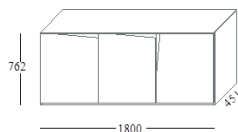

Design: Pierangelo Sciuoto

Finishes:

Mat lacquered in our selected colours.

The handle can be lacquered in the same colour of the door or with a supplement in a contrasting one.

Dimensions:

Sideboard

Highboard