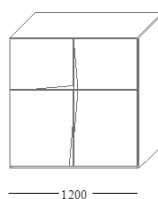

Design: Pierangelo Sciuoto

Finishes:

Mat lacquered in our selected colours.

The handle can be lacquered in the same colour of the door or with a supplement in a contrasting one.

Dimensions:

Sideboard

Highboard