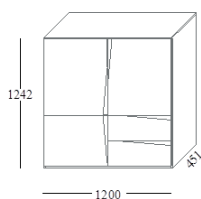

Design: Pierangelo Sciuoto

Finishes:

Mat lacquered in our selected colours.

The handle can be lacquered in the same colour of the door or with a supplement in a contrasting one.

Dimensions:

Sideboard

Highboard