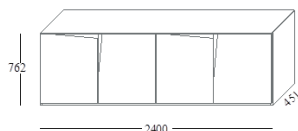

Design: Pierangelo Sciuoto

Finishes:

Mat lacquered in our selected colours.

The handle can be lacquered in the same colour of the door or with a supplement in a contrasting one.

Dimensions:

Sideboard

Highboard