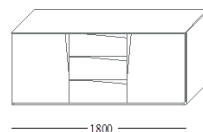

Design: Pierangelo Sciuoto

Finishes:

Mat lacquered in our selected colours.

The handle can be lacquered in the same colour of the door or with a supplement in a contrasting one.

Dimensions:

Sideboard

Highboard