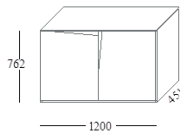

Design: Pierangelo Sciuoto

Finishes:

Mat lacquered in our selected colours.

The handle can be lacquered in the same colour of the door or with a supplement in a contrasting one.

Dimensions:

Sideboard

Highboard